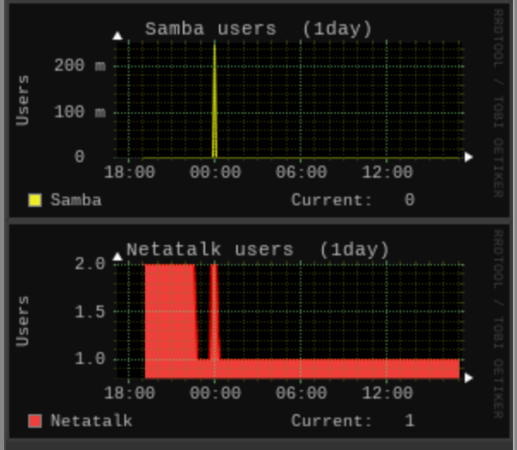

## Network port traffic

## Devices interrupt activity

Interrupt activity (1day)

Core activity (1day)

## Users using the system