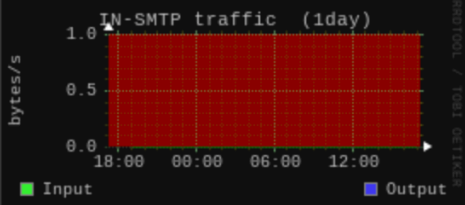

## Network port traffic

## Devices interrupt activity

Interrupt activity (1day)

Core activity (1day)