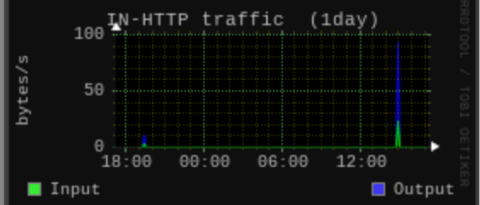

## Network port traffic

## Devices interrupt activity

Interrupt activity (1day)

Core activity (1day)