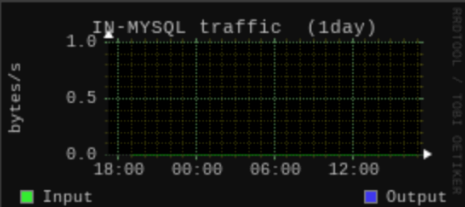

## Network port traffic

## Devices interrupt activity

Interrupt activity (1day)

Core activity (1day)