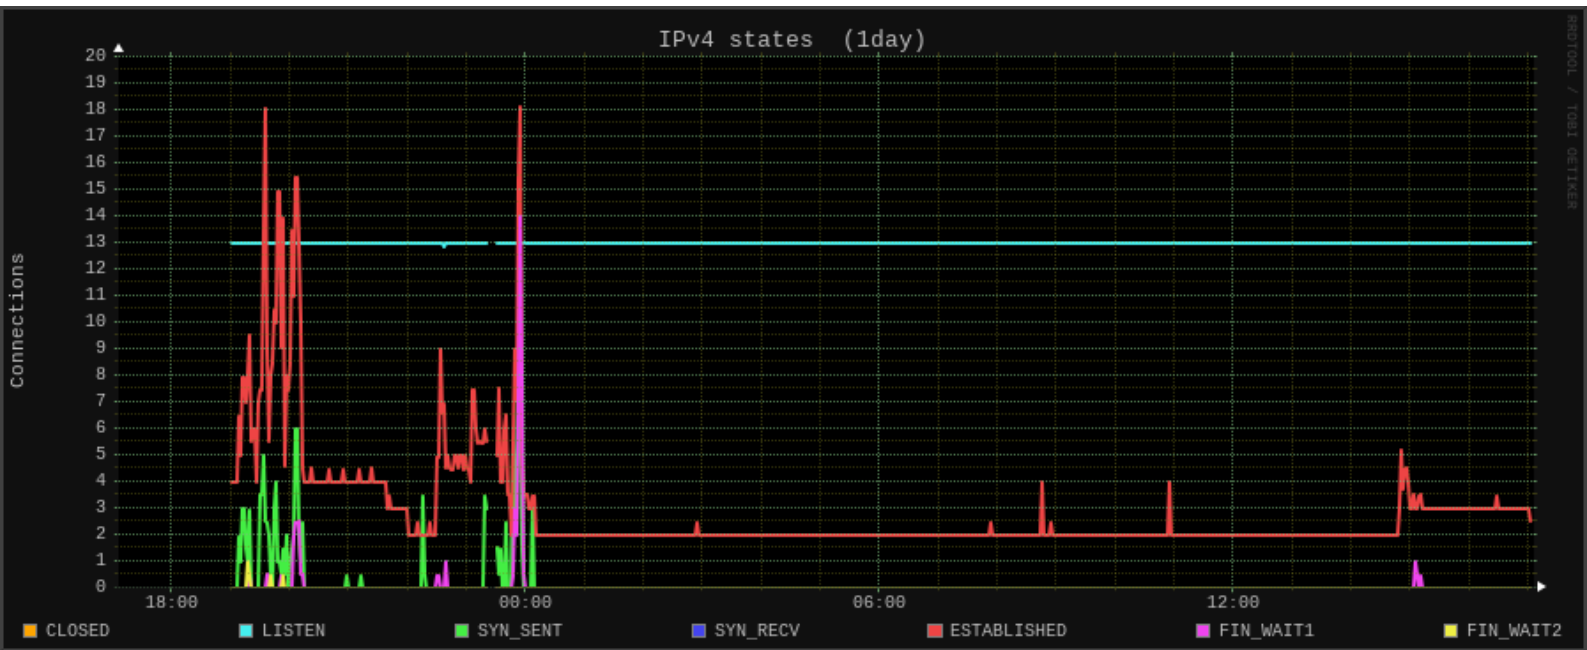

## Users using the system

### Active close (1day)

Processor 3 (1day)