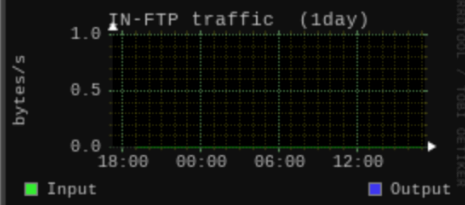

## Network port traffic

## Devices interrupt activity

Interrupt activity (1day)

Core activity (1day)