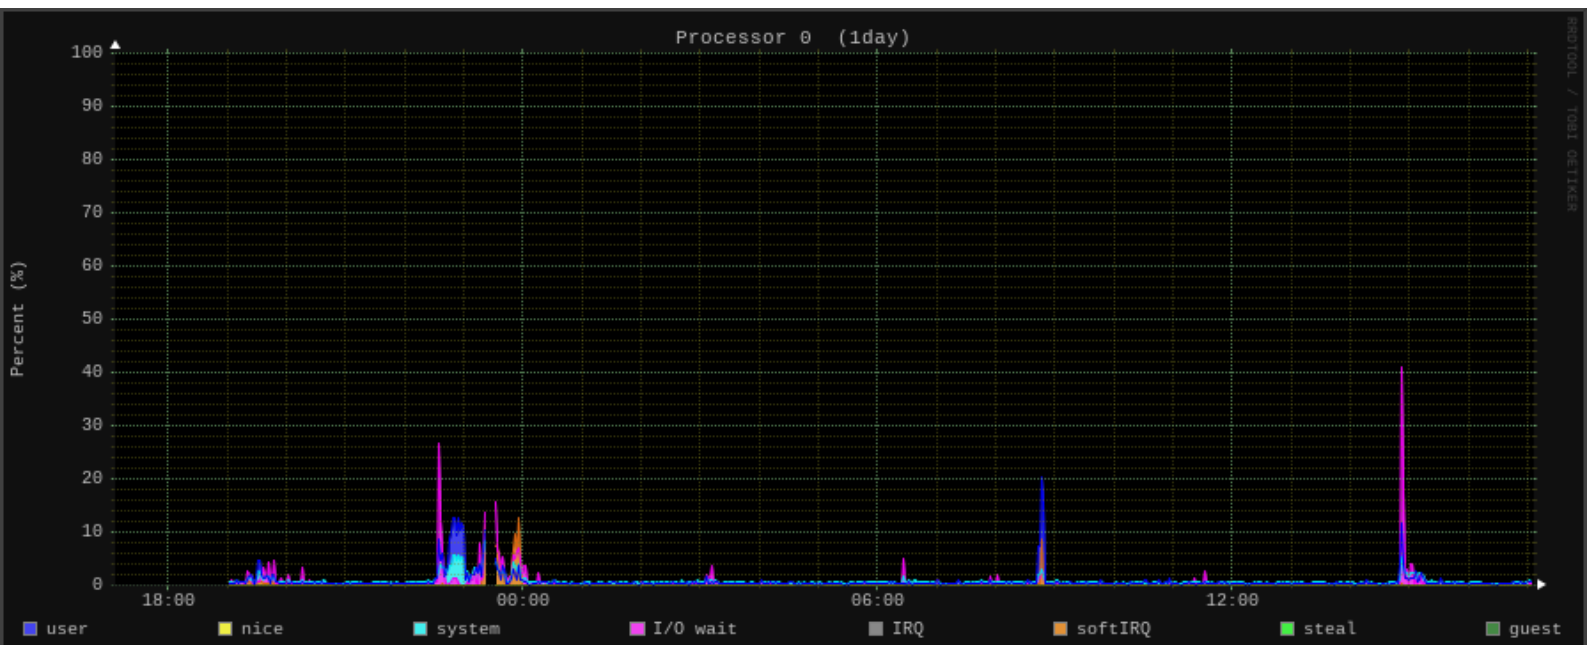

## Users using the system

### Active close (1day)

Processor 3 (1day)