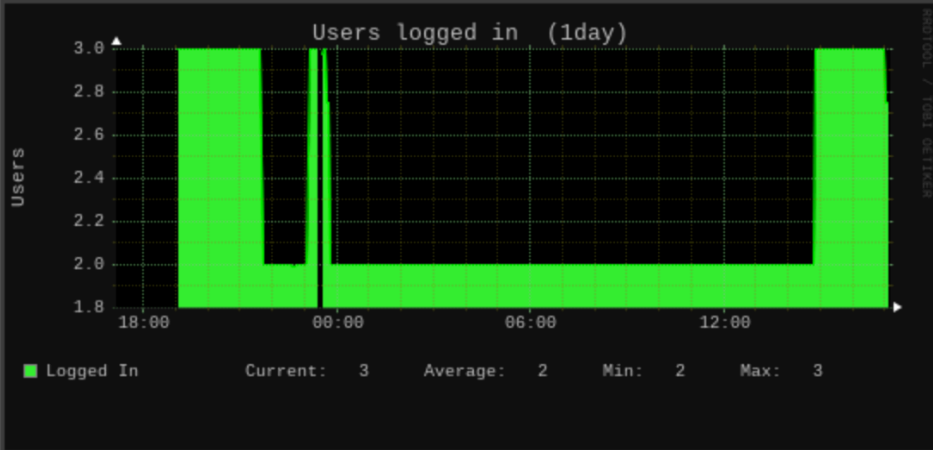

## Network port traffic

## Devices interrupt activity

Interrupt activity (1day)

Core activity (1day)

## Users using the system