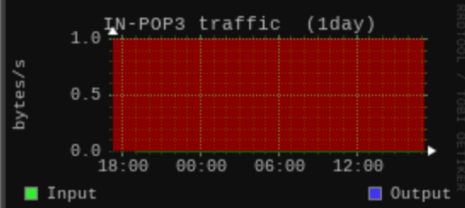

## Network port traffic

## Devices interrupt activity

Interrupt activity (1day)

Core activity (1day)