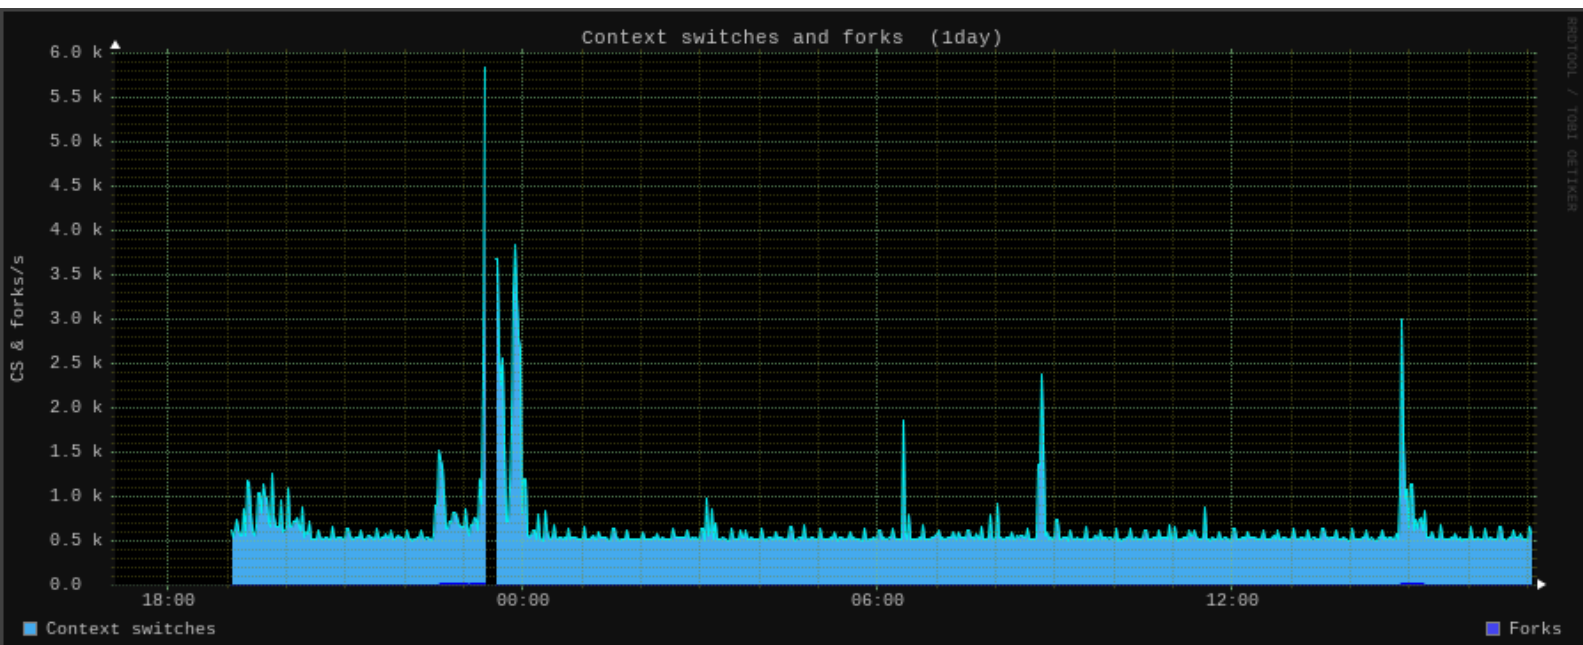

## Network port traffic

## Devices interrupt activity

Interrupt activity (1day)

Core activity (1day)

## Users using the system