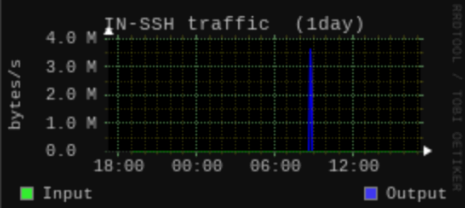

## Network port traffic

## Devices interrupt activity

Interrupt activity (1day)

Core activity (1day)