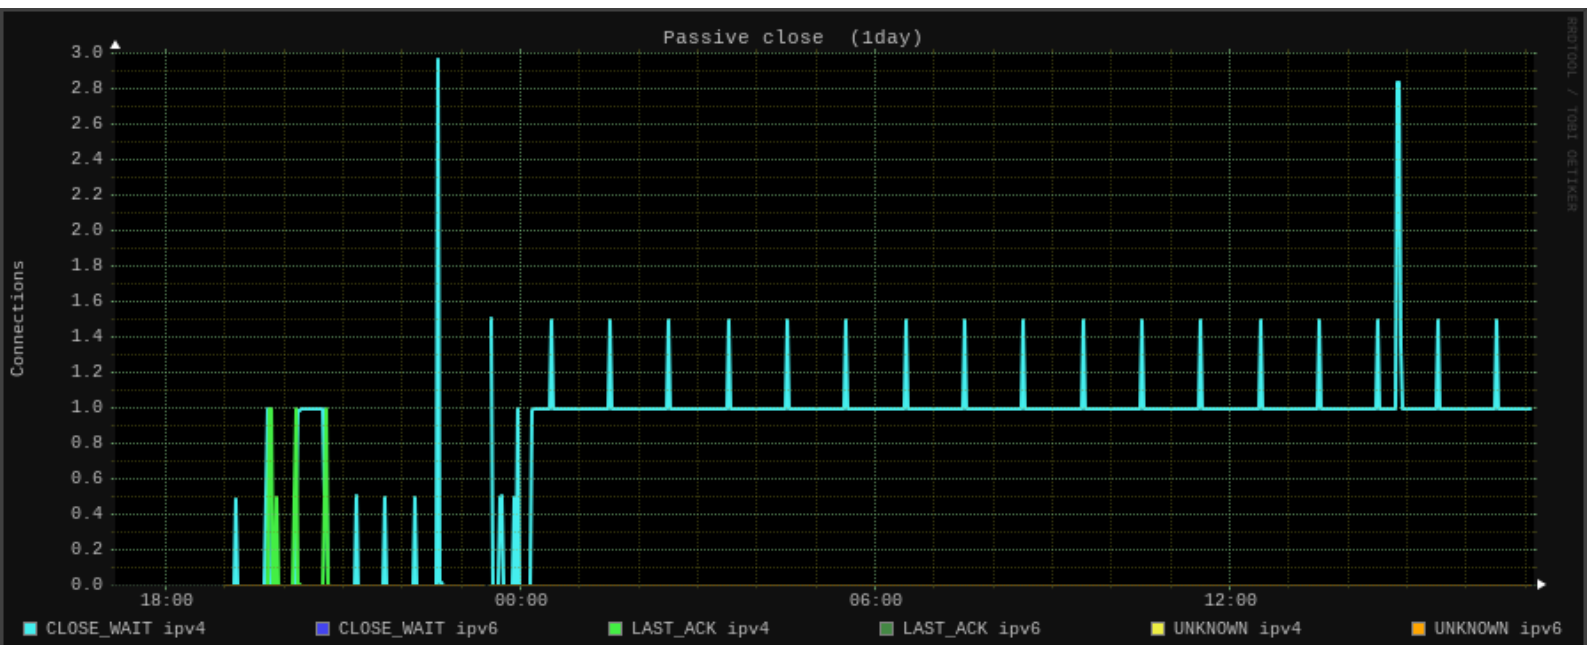

## Users using the system

### Active close (1day)

Processor 3 (1day)