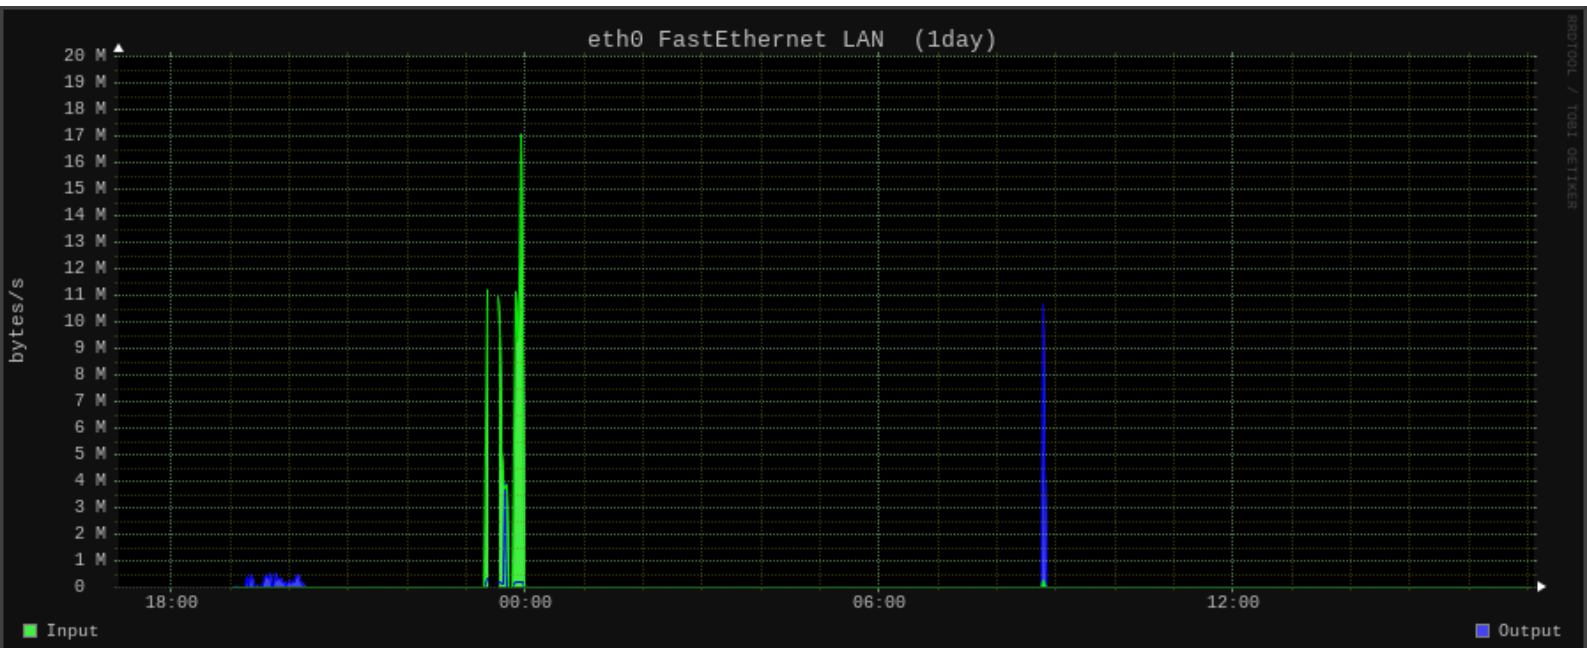

## Network port traffic

## Devices interrupt activity

Interrupt activity (1day)

Core activity (1day)

## Users using the system

### Active close (1day)

Processor 3 (1day)