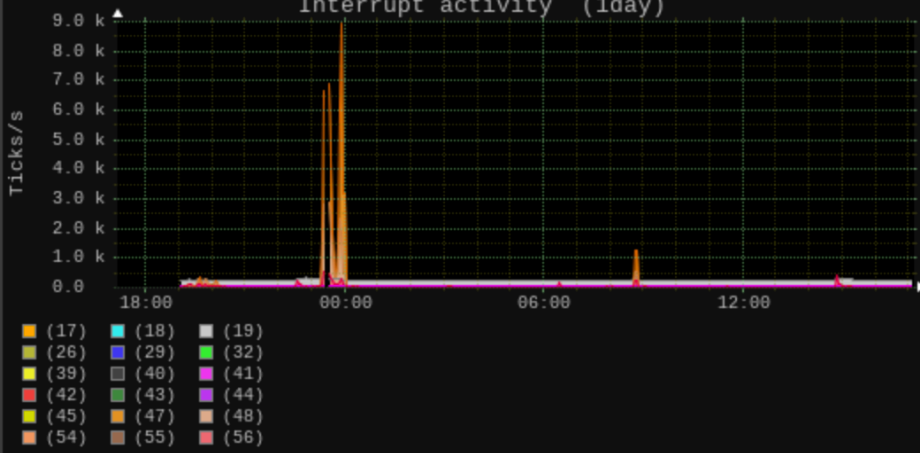

## Network port traffic

## Devices interrupt activity

Interrupt activity (1day)

Core activity (1day)