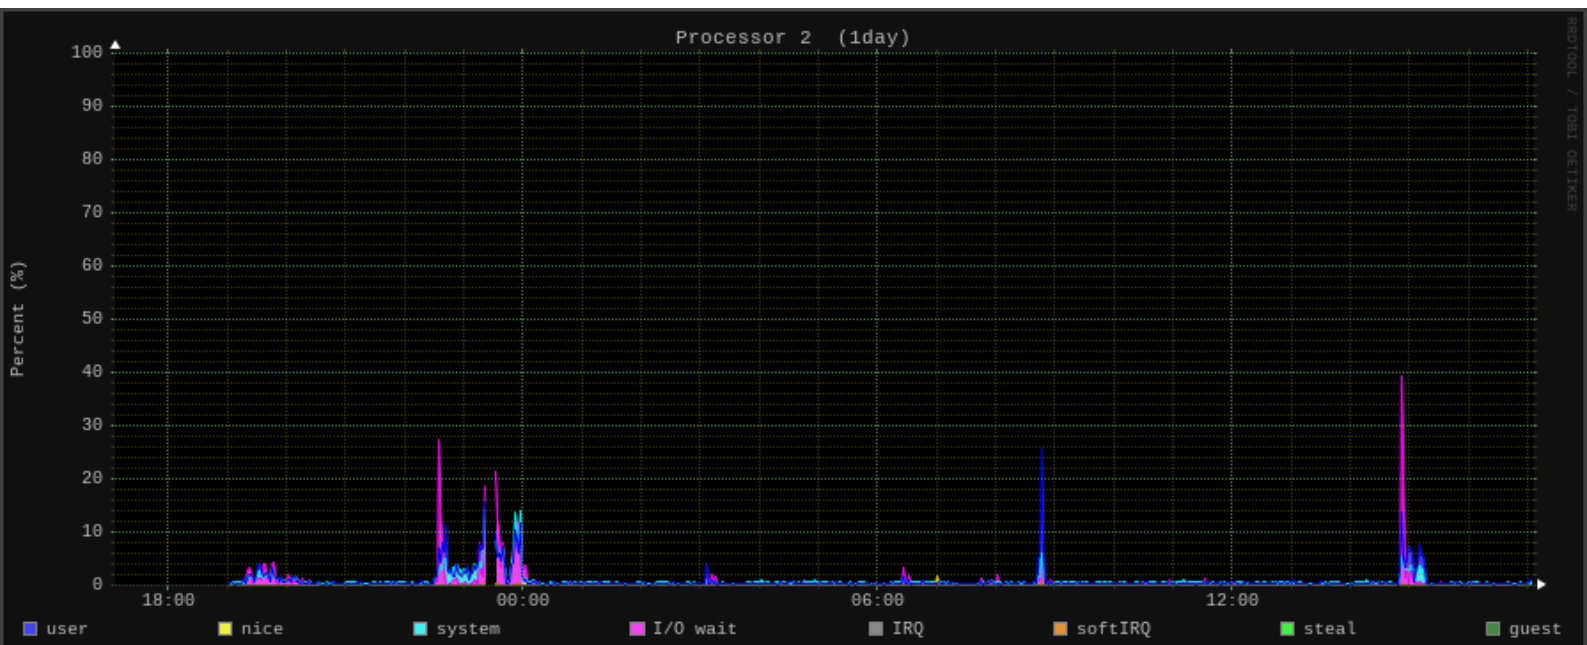

## Users using the system

### Active close (1day)

Processor 3 (1day)