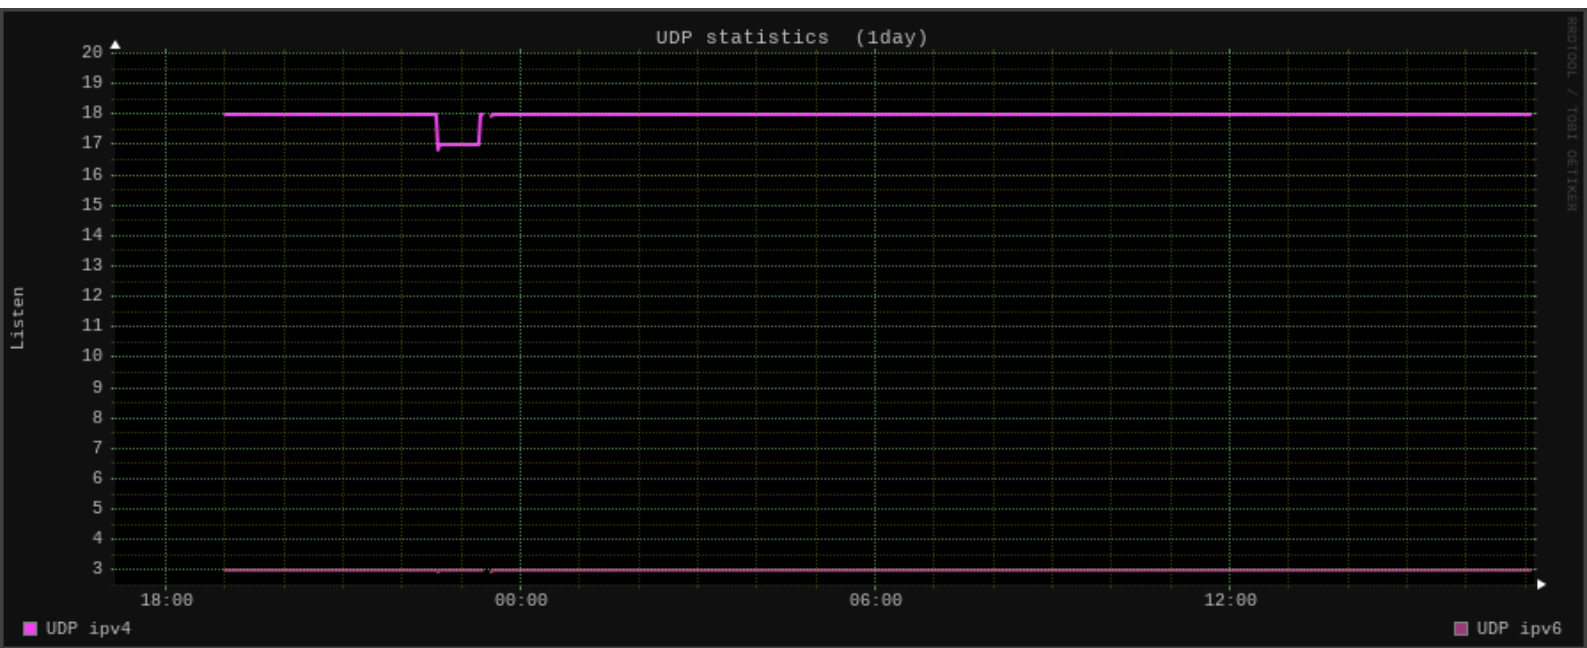

## Users using the system

### Active close (1day)

Processor 3 (1day)