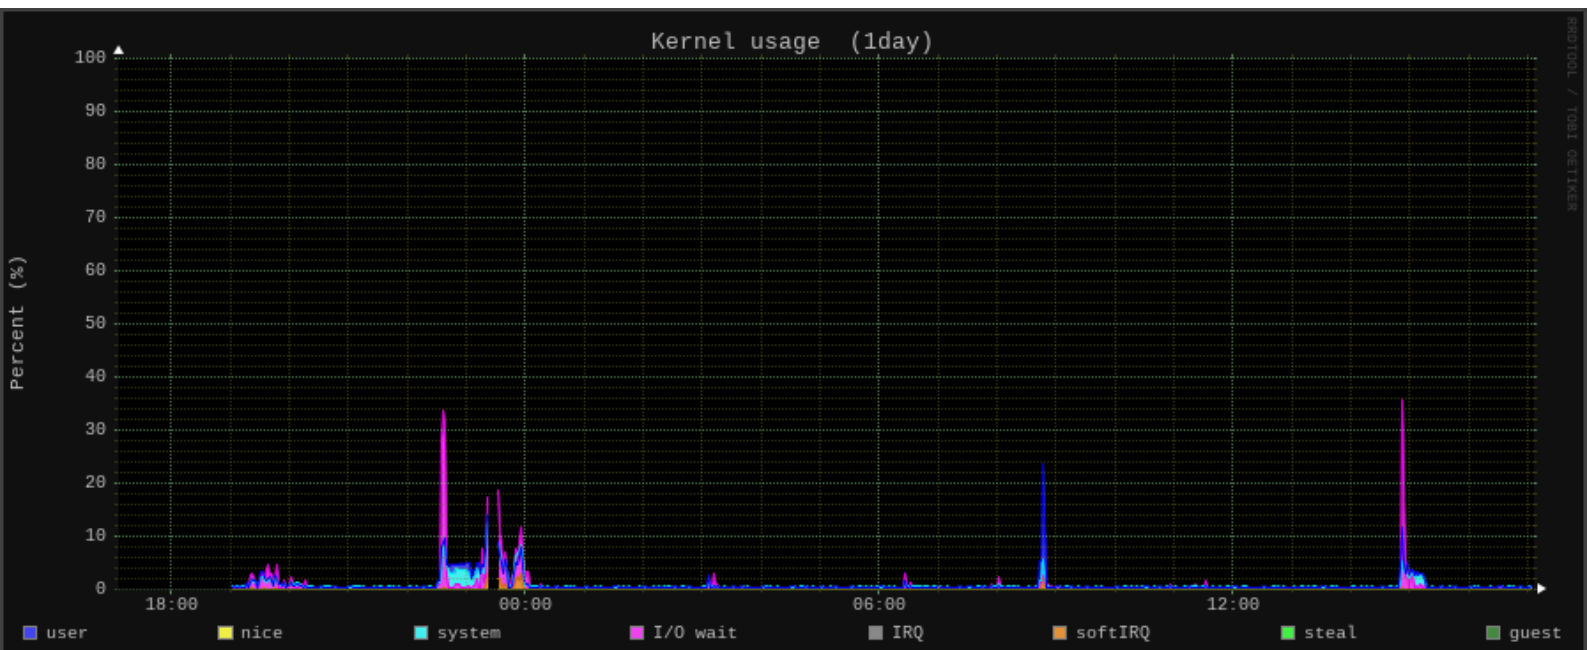

## Network port traffic

## Devices interrupt activity

Interrupt activity (1day)

Core activity (1day)

## Users using the system

### Active close (1day)

Processor 3 (1day)