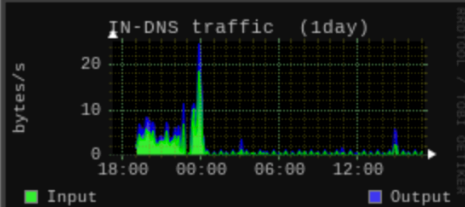

## Network port traffic

## Devices interrupt activity

Interrupt activity (1day)

Core activity (1day)