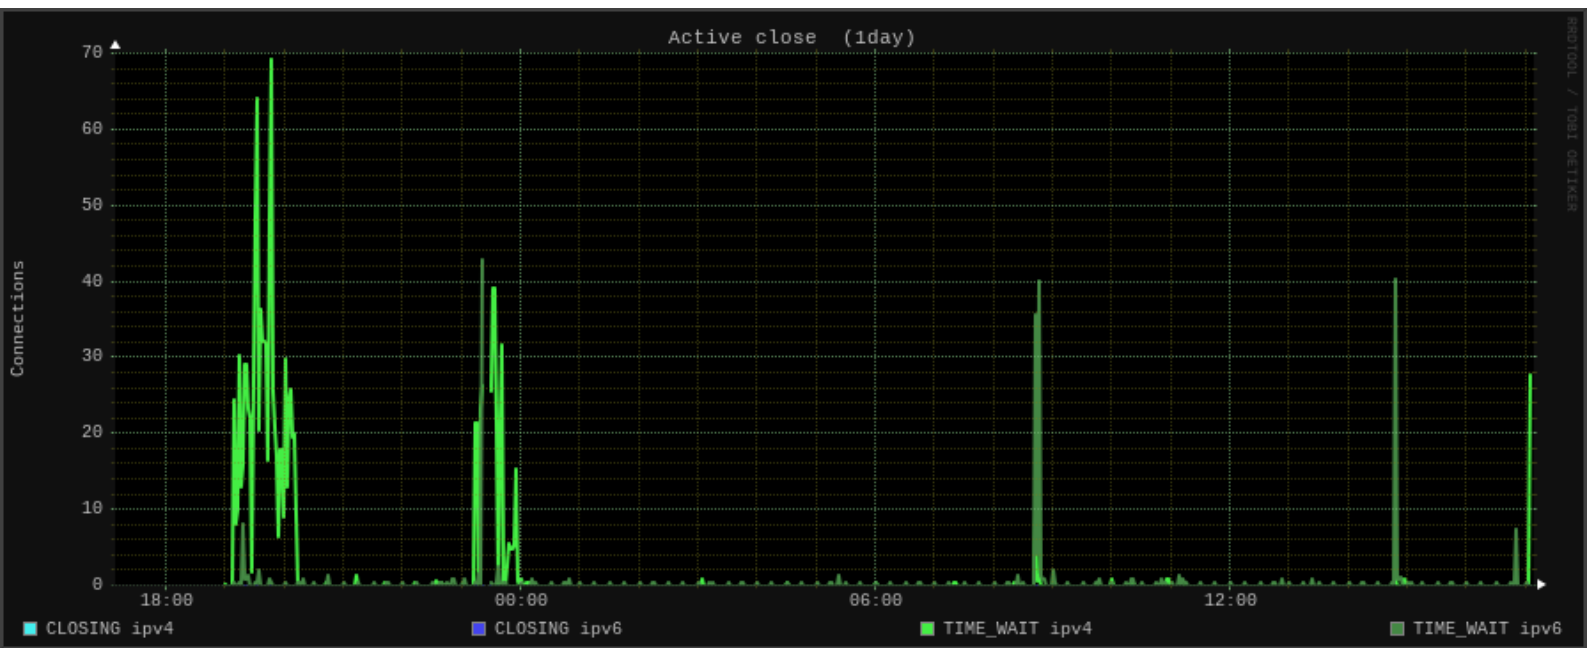

## Users using the system

### Active close (1day)

Processor 3 (1day)